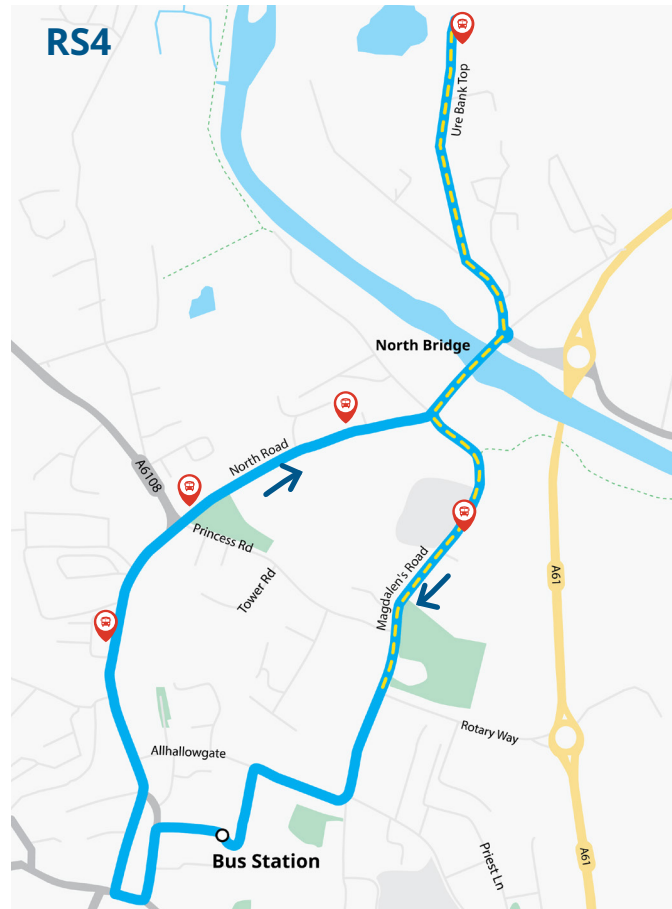


 Hail and Ride Route\*

Ticket Prices	
Adult Single	£2
Adult Return	£3
Child Single (over 5 and under 18 years of age)	£1
Child Return (over 5 and under 18 years of age)	£1.50
Adult 10 Journey Ticket	£12
Child 10 Journey Ticket	£6

**\*On the highlighted sections of route, if there are no marked bus stops, you can signal to the bus driver that you wish to board the bus at any point and the driver will stop where it is safe to do so.**

Service RS2		RIPON - LEAD LANE CIRCULAR					Monday - Saturday		Service RS3		GALLOWES HILL CIRCULAR				Monday - Saturday	
Note	NSA				NS		NS		Note					SO		
Operator	DD	NY	NY	NY	NY	DD	Operator	NY	NY	NY	NY					
Ripon Bus Station	0740	0955	1130	1255	1430	1735	Ripon Bus Station	1055	1225	1355	1525					
Lead Lane, Elm Road	0747	1002	1137	1302	1437	1742	Bondgate	1058	1228	1358	1528					
Moorside Dale/A61	0751	1006	1141	1306	1441	1746	Gallows Hill	1103	1233	1403	1533					
Aismunderby Road	0754	1009	1144	1309	1444	1749	Aismunderby Road	1107	1237	1407	1537					
Gallows Hill	0756	1011	1146	1311	1446	1751	Moorsied Dale, A61	1112	1242	1412	1542					
Bondgate	-	1015	1150	1315	1450	-	Lead Lane/Elm Road	1117	1247	1417	1547					
Ripon Bus Station	0808	1023	1158	1323	1458	1803	Ripon Bus Station	1123	1253	1423	1553					