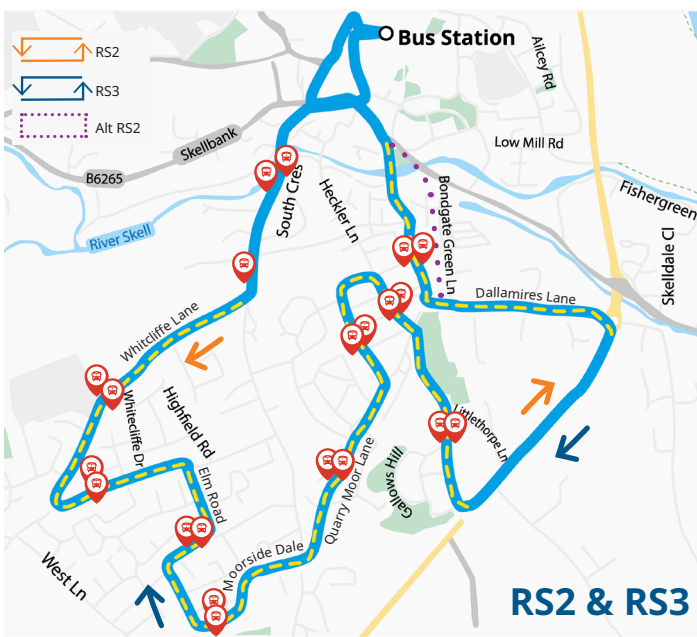

Ripon City Bus Services

- RS1 Ripon - Lark Lane Circular
- RS2 Ripon - Lead Lane Circular
- RS3 Gallows Hill Circular
- RS4 Ripon - Ure Bank

From Tuesday 28 May 2024

 Hail and Ride Route*

Ticket Prices	
Adult Single	£2
Adult Return	£3
Child Single (over 5 and under 18 years of age)	£1
Child Return (over 5 and under 18 years of age)	£1.50
Adult 10 Journey Ticket	£12
Child 10 Journey Ticket	£6

***On the highlighted sections of route, if there are no marked bus stops, you can signal to the bus driver that you wish to board the bus at any point and the driver will stop where it is safe to do so.**

Service RS2		RIPON - LEAD LANE CIRCULAR						Monday - Saturday		Service RS3 GALLOWS HILL CIRCULAR				Monday - Saturday	
Note	NSA							NSA	Operator	NY	NY	NY			
Operator	DD	NY	NY	NY	NY	NY	NY	DD	Ripon Bus Station	1015	1145	1410			
Ripon Bus Station	0740	0925	1055	1315	1445	1515	1735		Bondgate	1018	1148	1413			
Lead Lane, Elm Road	0747	0932	1102	1322	1452	1522	1742		Gallows Hill	1023	1153	1418			
Moorside Dale/A61	0751	0936	1106	1326	1456	1526	1746		Aismunderby Road	1027	1157	1422			
Aismunderby Road	0754	0939	1109	1329	1459	1529	1749		Moorside Dale, A61	1032	1202	1427			
Gallows Hill	0756	0941	1111	1331	1501	1531	1751		Lead Lane, Elm Road	1037	1207	1432			
Bondgate	-	0945	1115	1335	1505	1535	-		Ripon Bus Station	1043	1213	1438			
Ripon Bus Station	0808	0953	1123	1343	1513	1543	1803								

Service RS4		RIPON - URE BANK		Monday - Saturday	
Operator	NY	NY	NY		
Ripon Bus Station	0955	1125	1355		
Riverside Meadows Caravan Park	1000	1130	1400		
Magdalen's Road	1004	1134	1404		
Ripon Bus Station	1008	1138	1408		