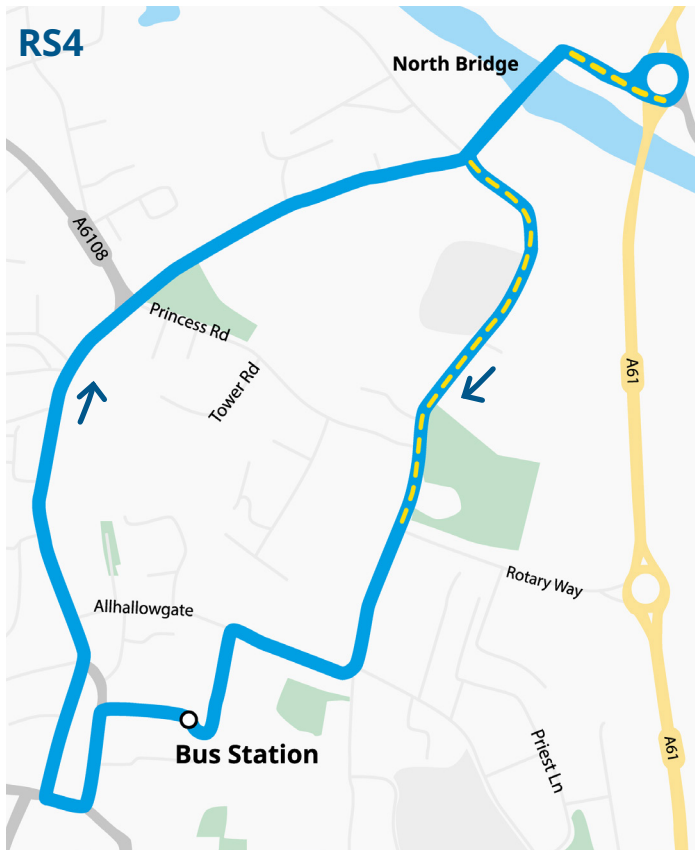

Ripon City Bus Services

- RS1 Ripon - Lark Lane Circular
- RS2 Ripon - Lead Lane Circular
- RS3 Gallows Hill Circular
- RS4 Ripon - Ure Bank

From Tuesday 28 May 2024

 Hail and Ride Route*

Ticket Prices	
Adult Single	£2
Adult Return	£3
Child Single (over 5 and under 18 years of age)	£1
Child Return (over 5 and under 18 years of age)	£1.50
Adult 10 Journey Ticket	£12
Child 10 Journey Ticket	£6

***On the highlighted sections of route, if there are no marked bus stops, you can signal to the bus driver that you wish to board the bus at any point and the driver will stop where it is safe to do so.**

Service RS2		RIPON - LEAD LANE CIRCULAR						Monday - Saturday		Service RS3 GALLOWS HILL CIRCULAR				Monday - Saturday	
Note	NSA							NSA	Operator	NY	NY	NY			
Operator	DD	NY	NY	NY	NY	NY	NY	DD	Ripon Bus Station	1015	1145	1410			
Ripon Bus Station	0740	0925	1055	1315	1445	1515	1735		Bondgate	1018	1148	1413			
Lead Lane, Elm Road	0747	0932	1102	1322	1452	1522	1742		Gallows Hill	1023	1153	1418			
Moorside Dale/A61	0751	0936	1106	1326	1456	1526	1746		Aismunderby Road	1027	1157	1422			
Aismunderby Road	0754	0939	1109	1329	1459	1529	1749		Moorside Dale, A61	1032	1202	1427			
Gallows Hill	0756	0941	1111	1331	1501	1531	1751		Lead Lane, Elm Road	1037	1207	1432			
Bondgate	-	0945	1115	1335	1505	1535	-		Ripon Bus Station	1043	1213	1438			
Ripon Bus Station	0808	0953	1123	1343	1513	1543	1803								