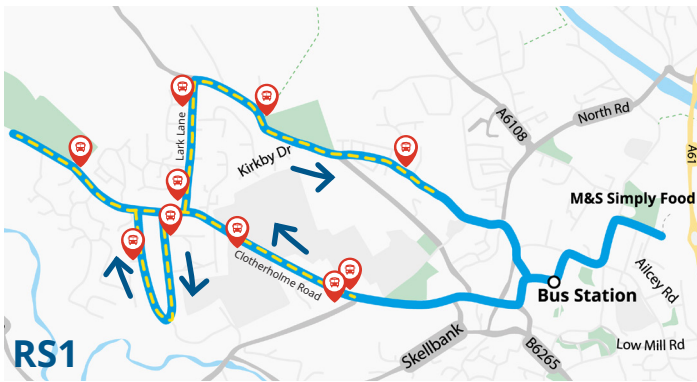

Ripon City Bus Services

- RS1 Ripon - Lark Lane Circular
- RS2 Ripon - Lead Lane Circular
- RS3 Gallows Hill Circular
- RS4 Ripon - Ure Bank

From Tuesday 28 May 2024

 Hail and Ride Route*

Ticket Prices	
Adult Single	£2
Adult Return	£3
Child Single (over 5 and under 18 years of age)	£1
Child Return (over 5 and under 18 years of age)	£1.50
Adult 10 Journey Ticket	£12
Child 10 Journey Ticket	£6

***On the highlighted sections of route, if there are no marked bus stops, you can signal to the bus driver that you wish to board the bus at any point and the driver will stop where it is safe to do so.**

Service RS2		RIPON - LEAD LANE CIRCULAR						Monday - Saturday		Service RS3 GALLOWS HILL CIRCULAR				Monday - Saturday	
Note	NSA							NSA	Operator	NY	NY	NY			
Operator	DD	NY	NY	NY	NY	NY	NY	DD	Ripon Bus Station	1015	1145	1410			
Ripon Bus Station	0740	0925	1055	1315	1445	1515	1735		Bondgate	1018	1148	1413			
Lead Lane, Elm Road	0747	0932	1102	1322	1452	1522	1742		Gallows Hill	1023	1153	1418			
Moorside Dale/A61	0751	0936	1106	1326	1456	1526	1746		Aismunderby Road	1027	1157	1422			
Aismunderby Road	0754	0939	1109	1329	1459	1529	1749		Moorside Dale, A61	1032	1202	1427			
Gallows Hill	0756	0941	1111	1331	1501	1531	1751		Lead Lane, Elm Road	1037	1207	1432			
Bondgate	-	0945	1115	1335	1505	1535	-		Ripon Bus Station	1043	1213	1438			
Ripon Bus Station	0808	0953	1123	1343	1513	1543	1803								

Service RS4		RIPON - URE BANK		Monday - Saturday	
Operator	NY	NY	NY		
Ripon Bus Station	0955	1125	1355		
Riverside Meadows Caravan Park	1000	1130	1400		
Magdalen's Road	1004	1134	1404		
Ripon Bus Station	1008	1138	1408		