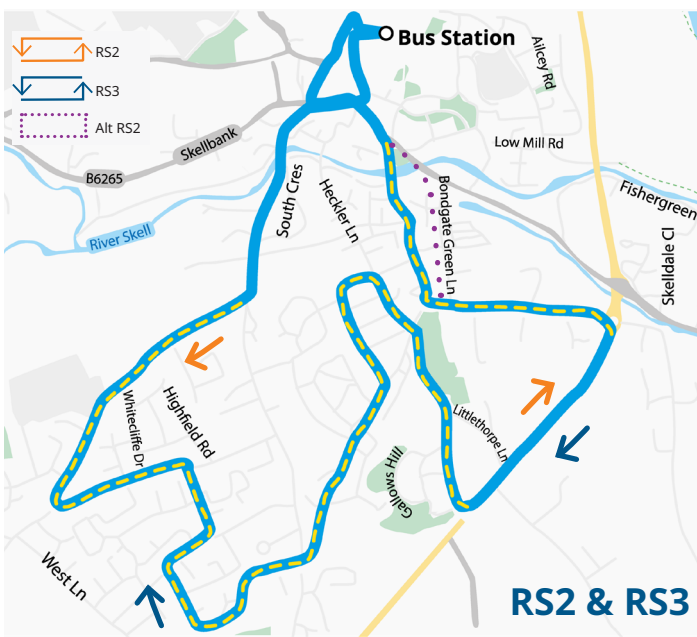

Ripon City Bus Services

RS1 Ripon - Lark Lane Circular

RS2 Ripon - Lead Lane Circular

RS3 Gallows Hill Circular

RS4 Ripon - North Bridge

From Monday 17th April 2023

***On the highlighted sections of route, if there are no marked bus stops, you can signal to the bus driver that you wish to board the bus at any point and the driver will stop where it is safe to do so.**

You can request this information in another language or format at northyorks.gov.uk/accessibility

 Hail and Ride Route*

Ticket Prices	
Adult Single	£2
Adult Return	£3
Child Single <i>(over 5 and under 18 years of age)</i>	£1
Child Return <i>(over 5 and under 18 years of age)</i>	£1.50

Service RS2		RIPON - LEAD LANE CIRCULAR							Monday - Saturday	Service RS3 GALLOWS HILL CIRCULAR			Monday - Saturday
Note	NSA							NSA	Operator	NY	NY	NY	
Operator	DD	NY	NY	NY	NY	NY	NY	DD	Ripon Bus Station	1010	1130	1410	
Ripon Bus Station	0740	0925	1045	1200	1325	1445	1515	1735	Bondgate	1013	1133	1413	
Lead Lane, Elm Road	0747	0932	1052	1207	1332	1452	1522	1742	Gallows Hill	1018	1138	1418	
Moorside Dale/A61	0751	0936	1056	1211	1336	1456	1526	1746	Aismunderby Road	1022	1142	1422	
Aismunderby Road	0754	0939	1059	1214	1339	1459	1529	1749	Moorside Dale, A61	1027	1147	1427	
Gallows Hill	0756	0941	1101	1216	1341	1501	1531	1751	Lead Lane, Elm Road	1032	1152	1432	
Bondgate	-	0945	1105	1220	1345	1505	1535	-	Ripon Bus Station	1038	1158	1438	
Ripon Bus Station	0808	0953	1113	1228	1353	1513	1543	1803					