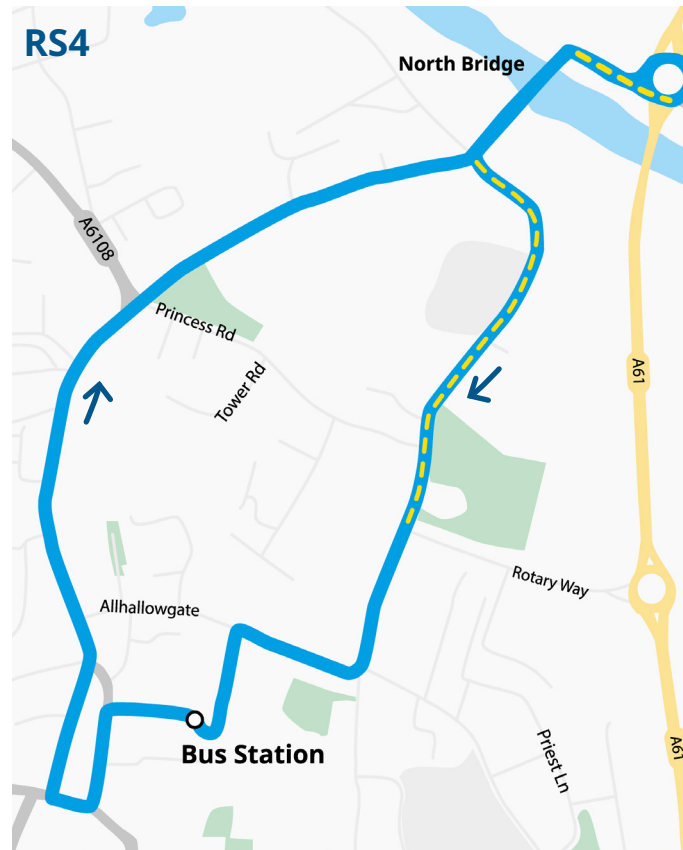

Ripon City Bus Services

RS1 Ripon - Lark Lane Circular

RS2 Ripon - Lead Lane Circular

RS3 Gallows Hill Circular

RS4 Ripon - North Bridge

From Monday 17th April 2023

***On the highlighted sections of route, if there are no marked bus stops, you can signal to the bus driver that you wish to board the bus at any point and the driver will stop where it is safe to do so.**

You can request this information in another language or format at northyorks.gov.uk/accessibility

 Hail and Ride Route*

Ticket Prices	
Adult Single	£2
Adult Return	£3
Child Single <i>(over 5 and under 18 years of age)</i>	£1
Child Return <i>(over 5 and under 18 years of age)</i>	£1.50

Service RS2		RIPON - LEAD LANE CIRCULAR							Monday - Saturday	Service RS3 GALLOWS HILL CIRCULAR			Monday - Saturday
Note	NSA							NSA	Operator	NY	NY	NY	
Operator	DD	NY	NY	NY	NY	NY	NY	DD	Ripon Bus Station	1010	1130	1410	
Ripon Bus Station	0740	0925	1045	1200	1325	1445	1515	1735	Bondgate	1013	1133	1413	
Lead Lane, Elm Road	0747	0932	1052	1207	1332	1452	1522	1742	Gallows Hill	1018	1138	1418	
Moorside Dale/A61	0751	0936	1056	1211	1336	1456	1526	1746	Aismunderby Road	1022	1142	1422	
Aismunderby Road	0754	0939	1059	1214	1339	1459	1529	1749	Moorside Dale, A61	1027	1147	1427	
Gallows Hill	0756	0941	1101	1216	1341	1501	1531	1751	Lead Lane, Elm Road	1032	1152	1432	
Bondgate	-	0945	1105	1220	1345	1505	1535	-	Ripon Bus Station	1038	1158	1438	
Ripon Bus Station	0808	0953	1113	1228	1353	1513	1543	1803					