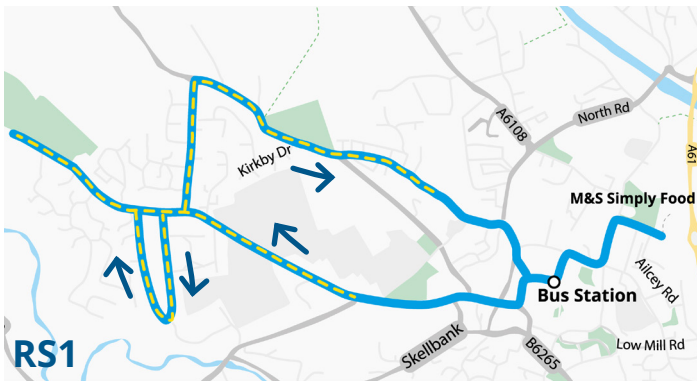

Ripon City Bus Services

RS1 Ripon - Lark Lane Circular

RS2 Ripon - Lead Lane Circular

RS3 Gallows Hill Circular

RS4 Ripon - North Bridge

From Monday 17th April 2023

***On the highlighted sections of route, if there are no marked bus stops, you can signal to the bus driver that you wish to board the bus at any point and the driver will stop where it is safe to do so.**

You can request this information in another language or format at northyorks.gov.uk/accessibility

 Hail and Ride Route*

Ticket Prices	
Adult Single	£2
Adult Return	£3
Child Single <i>(over 5 and under 18 years of age)</i>	£1
Child Return <i>(over 5 and under 18 years of age)</i>	£1.50

Service RS2		RIPON - LEAD LANE CIRCULAR							Monday - Saturday	Service RS3 GALLOWS HILL CIRCULAR			Monday - Saturday
Note	NSA							NSA	Operator	NY	NY	NY	
Operator	DD	NY	NY	NY	NY	NY	NY	DD	Ripon Bus Station	1010	1130	1410	
Ripon Bus Station	0740	0925	1045	1200	1325	1445	1515	1735	Bondgate	1013	1133	1413	
Lead Lane, Elm Road	0747	0932	1052	1207	1332	1452	1522	1742	Gallows Hill	1018	1138	1418	
Moorside Dale/A61	0751	0936	1056	1211	1336	1456	1526	1746	Aismunderby Road	1022	1142	1422	
Aismunderby Road	0754	0939	1059	1214	1339	1459	1529	1749	Moorside Dale, A61	1027	1147	1427	
Gallows Hill	0756	0941	1101	1216	1341	1501	1531	1751	Lead Lane, Elm Road	1032	1152	1432	
Bondgate	-	0945	1105	1220	1345	1505	1535	-	Ripon Bus Station	1038	1158	1438	
Ripon Bus Station	0808	0953	1113	1228	1353	1513	1543	1803					