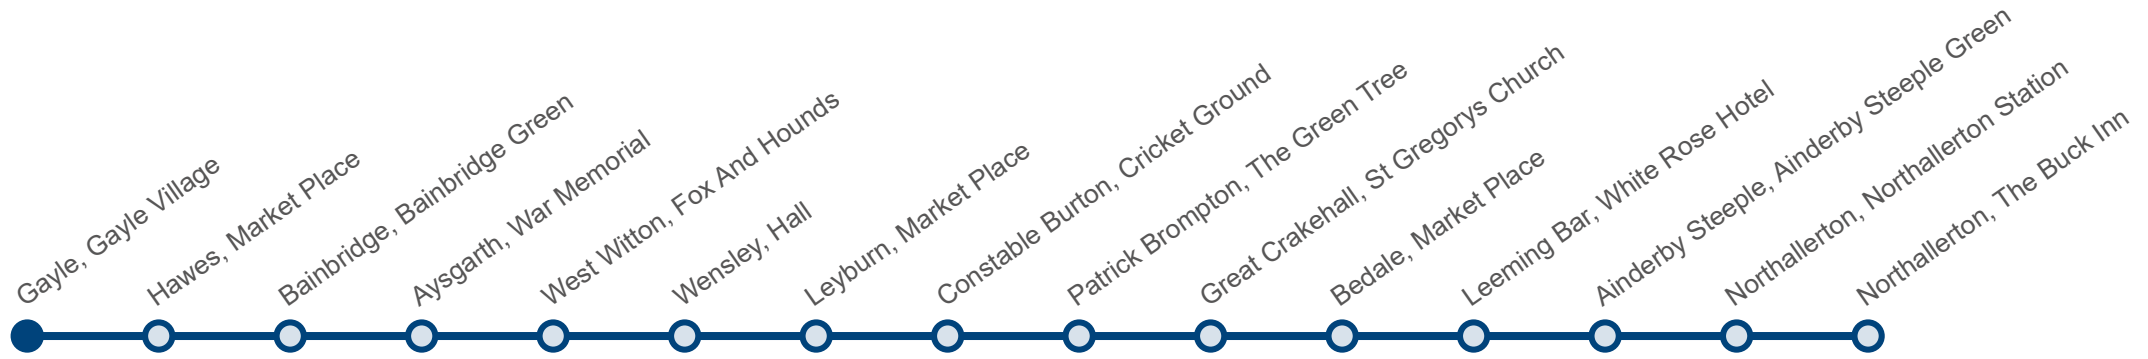

Sunday

Northallerton, The Buck Inn	0930	1240	1600	1845
Northallerton, County Hall	0933	1243	1603	1847
Ainderby Steeple, Hall Cottages	0938	1248	1608	1852
Leeming Bar, Reubens Hotel	0945	1255	1615	1859
Bedale, Market Place	0952	1302	1622	1905
Great Crakehall, Bay Horse Inn	0955	1305	1625	...
Patrick Brompton, The Green Tree	0958	1308	1628	...
Constable Burton, Hill Top	1003	1313	1633	...
Leyburn, Market Place	1010	1320	1640	...
Wensley, Hall	1018	1328	1648	...
West Witton, Fox And Hounds	1023	1333	1653	...
Aysgarth, War Memorial	1030	1340	1700	...
Bainbridge, Green	1040	1350	1710	...
Hawes, Market Place	1048	1358	1718	...
Gayle, Village	1050	1400	1720	...

Sunday

Gayle, Village	...	1115	1435	1725
Hawes, Market Place	...	1118	1438	1728
Bainbridge, Green	...	1126	1446	1736
Aysgarth, War Memorial	...	1136	1456	1745
West Witton, Fox And Hounds	...	1143	1503	1752
Wensley, Hall	...	1148	1508	1757
Leyburn, Market Place	...	1151	1511	1800
Constable Burton, Cricket Ground	...	1201	1521	1806
Patrick Brompton, The Green Tree	...	1206	1526	1811
Great Crakehall, St Gregorys Church	...	1210	1530	1815
Bedale, Market Place	0905	1215	1535	1820
Leeming Bar, Reubens Hotel	0910	1220	1540	1825
Ainderby Steeple, Green	0916	1226	1546	1831
Northallerton, Rail Station	0921	1231	1551	1836
Northallerton, The Buck Inn	0925	1235	1555	1840