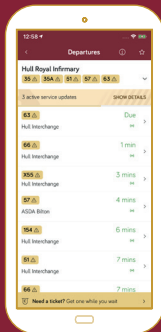

Pay by contactless

Simply ask for your ticket, and place your card or phone on the reader of the ticket machine.

York
Stamford Bridge
Bolton
Pocklington

The EY Buses Mobile app!

- Track your bus
- Buy Tickets
- Plan your journey
- Find bus times

Notes:

FS - This journey operates Friday and Saturday only.
MF - This journey operates Monday to Friday only.
S - This journey operates Saturday only.

Pay by contactless

Simply ask for your ticket, and place your card or phone on the reader of the ticket machine.