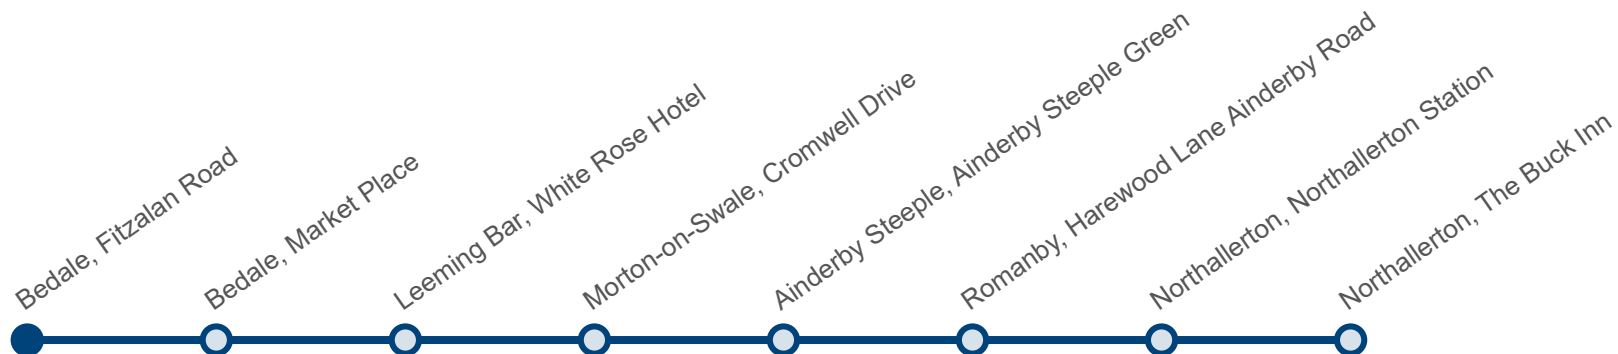

### Monday to Friday (continued)

Bedale, Fitzalan Road	1605	1630	1700	1800
Bedale, Market Place	1610	1635	1705	1805
Leeming Bar, White Rose Hotel	1614	1640	1710	1810
Morton-on-Swale, Cromwell Drive	1619	1644	1714	1814
Ainderby Steeple, Green	1621	1647	1717	1817
Romanby, Harewood Lane Ainderby Road	1626	1651	1721	1821
Northallerton, Station	1629	1654	1724	1824
Northallerton, The Buck Inn	1635	1700	1730	1830

### Saturday (continued)

Bedale, Fitzalan Road	1605	1630	1700	1800
Bedale, Market Place	1610	1635	1705	1805
Leeming Bar, White Rose Hotel	1614	1640	1710	1810
Morton-on-Swale, Cromwell Drive	1619	1644	1714	1814
Ainderby Steeple, Green	1621	1647	1717	1817
Romanby, Harewood Lane Ainderby Road	1626	1651	1721	1821
Northallerton, Station	1629	1654	1724	1824
Northallerton, The Buck Inn	1635	1700	1730	1830

### Monday to Friday (continued)

Northallerton, The Buck Inn	1705	1735	1835
Northallerton, County Hall	1709	1739	1839
Romanby, Harewood Lane	1712	1742	1842
Ainderby Steeple, Hall Cottages	1716	1746	1846
Morton-on-Swale, Cromwell Drive	1719	1749	1849
Leeming Bar, White Rose Hotel	1724	1754	1854
Bedale, Fitzalan Road	1730	1800	1900
Bedale, Market Place	1735	1805	1905

### Saturday (continued)

Northallerton, The Buck Inn	1705	1735	1835
Northallerton, County Hall	1709	1739	1839
Romanby, Harewood Lane	1712	1742	1842
Ainderby Steeple, Hall Cottages	1716	1746	1846
Morton-on-Swale, Cromwell Drive	1719	1749	1849
Leeming Bar, White Rose Hotel	1724	1754	1854
Bedale, Fitzalan Road	1730	1800	1900
Bedale, Market Place	1735	1805	1905