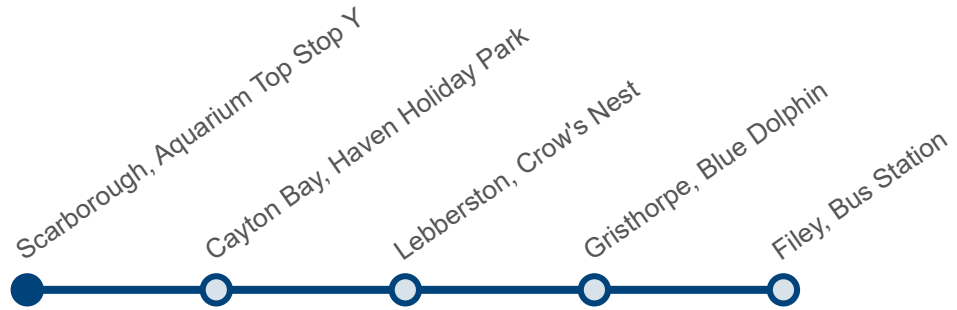

### Monday to Friday

Filey, Bus Station	1015	1115
Gristhorpe, Blue Dolphin	1025	1125
Leberston, Crow's Nest	1029	1129
Cayton Bay, Haven Holiday Park	1037	1137
Scarborough, Aquarium Top Stop Y	1048	1148

### Saturday

Filey, Bus Station	1015	1115
Gristhorpe, Blue Dolphin	1025	1125
Leberston, Crow's Nest	1029	1129
Cayton Bay, Haven Holiday Park	1037	1137
Scarborough, Aquarium Top Stop Y	1048	1148

### Monday to Friday

Scarborough, Aquarium Top Stop Y	1600
Cayton Bay, Haven Holiday Park	1613
Lebberston, Crow's Nest	1617
Gristhorpe, Blue Dolphin	1621
Filey, Bus Station	1633

### Saturday

Scarborough, Aquarium Top Stop Y	1600
Cayton Bay, Haven Holiday Park	1613
Lebberston, Crow's Nest	1617
Gristhorpe, Blue Dolphin	1621
Filey, Bus Station	1633