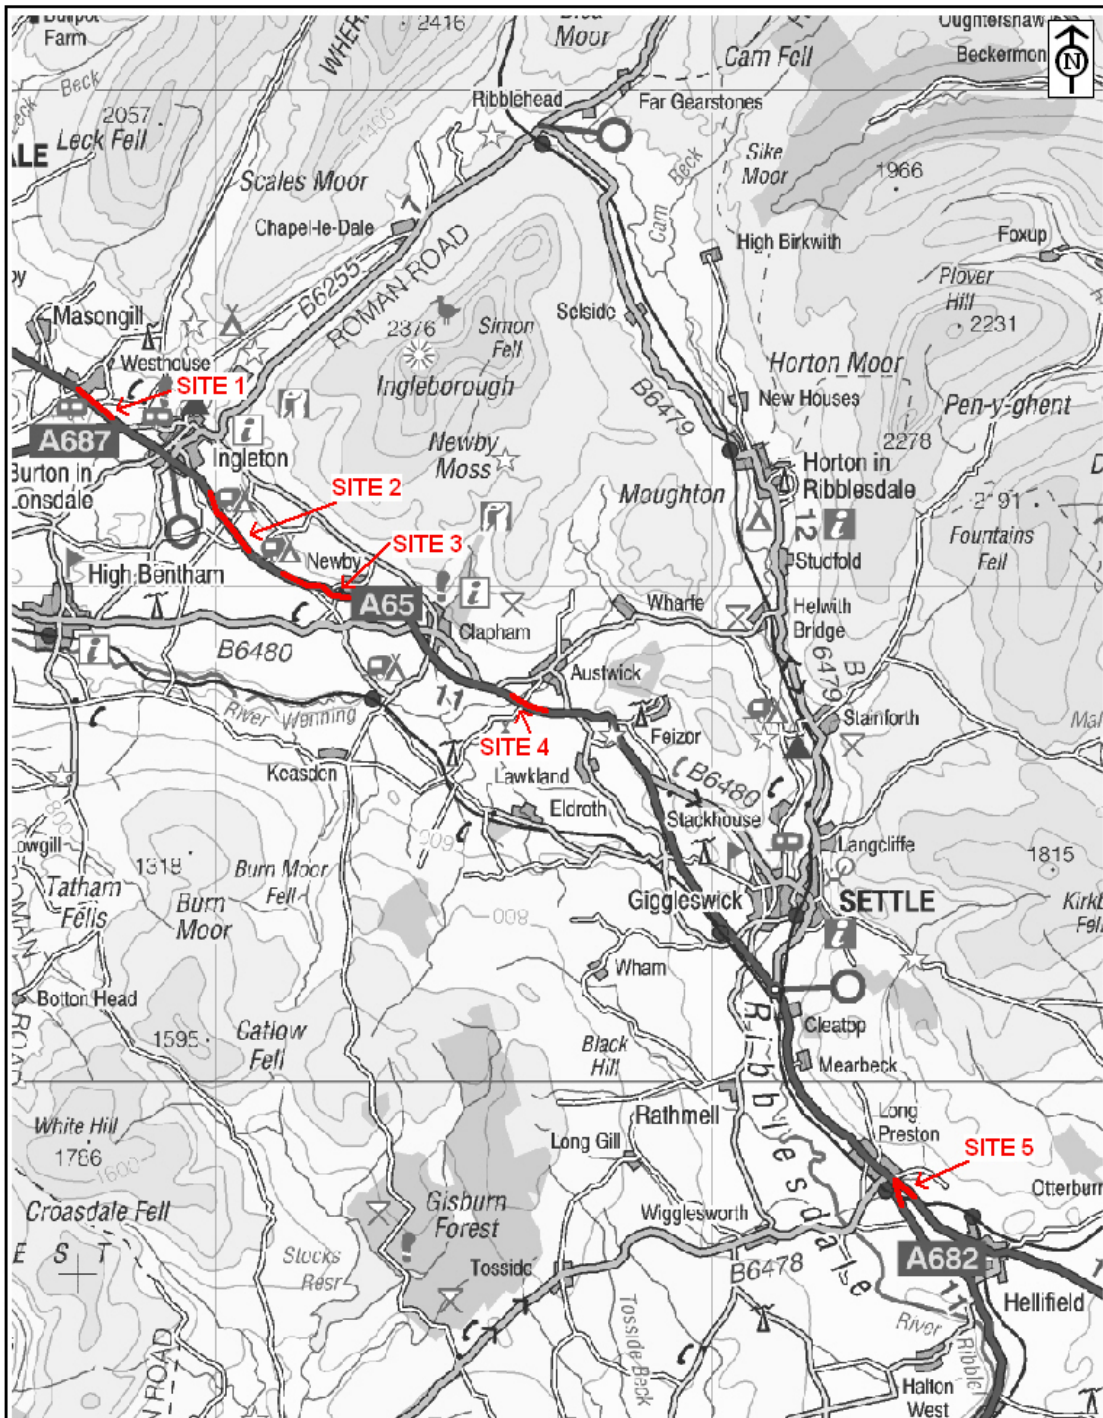

Title: A65 WINTER DAMAGE SITES
Scale: NTS
Ref: LOCATIONS